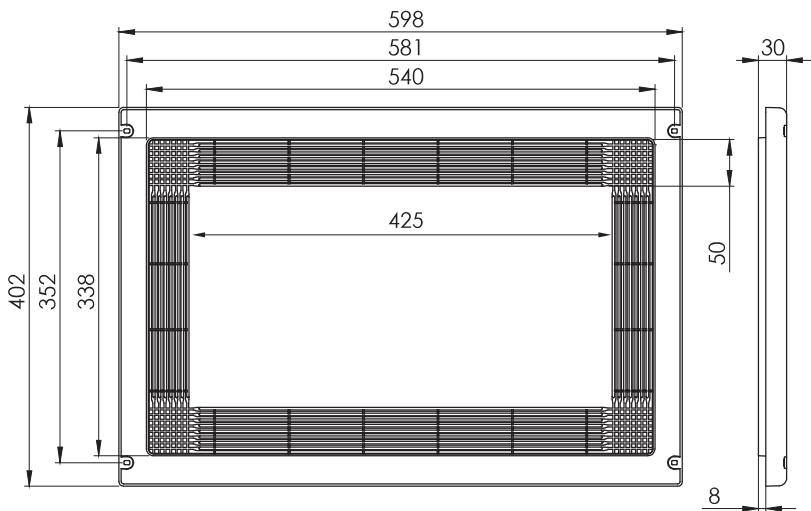

Model. **MM**

ABS

		 12
	MM.BL	
	MM.NE	
	MM.CR	
	MM.AL	
	MM.IX	

Recortable a todas las medidas del mercado. Acabado Inox Antihuellas.

Possibility to cut for adapting to any microwave market size. Inox finish with fingerprints treatment.