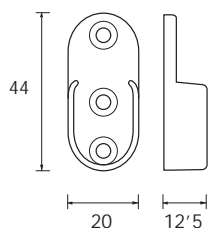

## Tubos de armario de aluminio/ Aluminium Interior Wardrobe rail

Model. **BO**

ALU

Ref.	LARGO	
BO-4000.AM	4000	100

Model. **BOGO**

ALU

Ref.	LARGO	
BOGO-4000.AL	4000	100

Model. **BOPL**

ABS

**\*Para cargas moderadas**  
For moderate loads

Ref.	LARGO	
BOPL  .GR		100
BOPL4000.GR	4000	40

 especificar largo

Model. **SBOPL**

ABS

Ref.	
SBOPL.AL	200

Model. **KITBOPL**

BOPL + SBOPL

Ref.
KIT BOPL

**Soportes para tubo ovalado/ Supports for interior wardrobe rails (lateral and central)**

Model. **SBO**

METAL

Ref.	
SBO.AL	100
SBO.NI	100

SBO.NI

SBO.AL