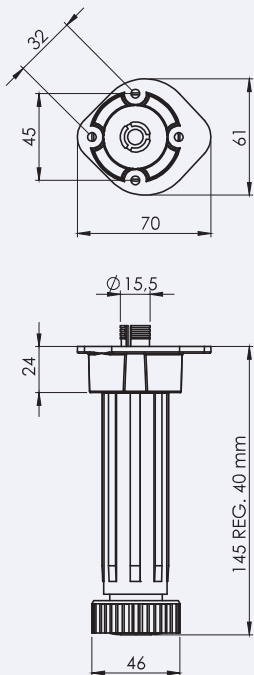

pata especial
mueble kit
RTA designed

Model. **FS1**

PP

NEW!

		4x 
FS1.14/19.D15	200	120(4x30)
		
KIT.FS1	200	