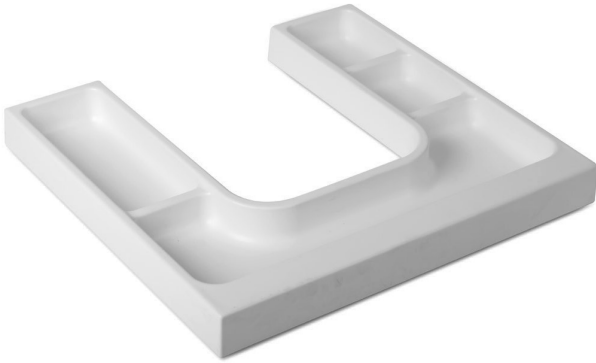

Accesorios Baño · ORGANIZADORES CAJÓN
 Bathroom Accessories · Siphon protector organizer

Model. **ΩMEGA-8/1** (ABS)

OMEGA8/1.BL OMEGA8/1.GR OMEGA8/1.ANT

Model. **CUB** (ABS)

CUB-100.BL CUB-100.GR CUB-100.ANT
 CUB-150.BL CUB-150.GR CUB-150.ANT

Model. **ΩMEGA-8/2** (ABS)

OMEGA8/2.BL OMEGA8/2.GR OMEGA8/2.ANT

Model. **ΩMEGA-8/4** (ABS)

OMEGA8/4.BL OMEGA8/4.GR OMEGA8/4.ANT

Model. **ΩMEGA-8/3** (ABS)

OMEGA8/3.BL OMEGA8/3.GR OMEGA8/3.ANT

Model. **ΩMEGA-8/5** (ABS)